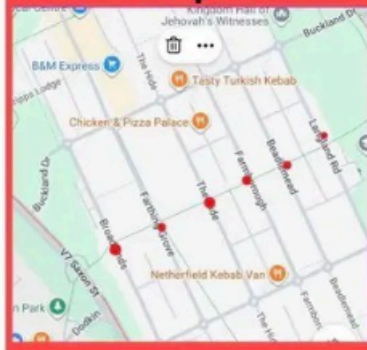

Just a reminder of the route

Keep an eye out for our bus stop signs along the route with times to tell you what time the walking bus arrives at each street.

The walking bus will be starting next week - Monday 23rd February. Come along and join us for a safe walk to school.

Join us Monday morning for a fun walk to school!

Where are the stops?

Times

- 8:10 Langland Rd
- 8:12 Beadlemead
- 8:14 Farmborough
- 8:16 The Hide
- 8:18 Farthing Grove
- 8:20 Broadlands

Join the bus at the stops at these times. Please be aware the bus can not wait so if you want to join be on time.